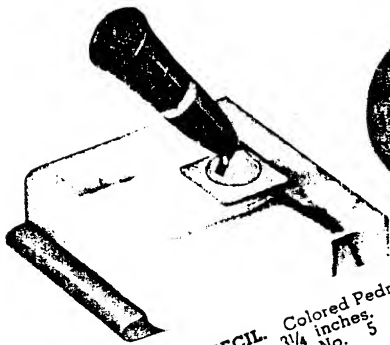

G195 PECIL. Colored Pedrara Onyx. 3 x 3 1/4 inches. Gold trim. With No. 5 Brown Pen $7.50.